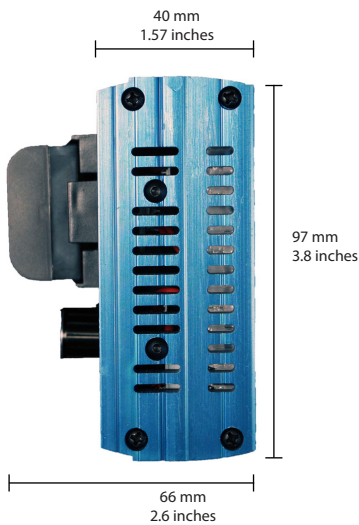

ON CAMERA Series LEDs are available in two sizes: the LED160A, and the LED200. The LED160A is an aluminum build of our original 5.7" x 3.6" light. It's ultra-compact and portable form-factor make it suitable for just about any size camera. The LED200 is a 7.5" x 4" rectangular camera light designed for applications when high output is an absolute must.

Photometric Data	3 ft / 0.9 m	6 ft / 1.8 m	9 ft / 2.7 m	12 ft / 3.6 m
LED160 CAMERA LIGHT 5600K DRP-LED160-D / DRP-LED160-DBC	144 fc 1550 lux	36 fc 390 lux	16 fc 175 lux	9 fc 100 lux
LED160 CAMERA LIGHT 3200K DRP-LED160-T / DRP-LED160-TBC	56 fc 600 lux	16 fc 175 lux	7 fc 75 lux	5 fc 50 lux
LED160 CAMERA LIGHT 3200K - 5600K DRP-LED160-B / DRP-LED160-BBC	28 fc @ 3200K	8 fc @ 3200K	4 fc @ 3200K	2 fc @ 3200K
	50 fc @ 4400K	13 fc @ 4400K	6 fc @ 4400K	4 fc @ 4400K
	72 fc @ 5600K	18 fc @ 5600K	8 fc @ 5600K	5 fc @ 5600K
	300 lux @ 3200K	88 lux @ 3200K	38 lux @ 3200K	25 lux @ 3200K
	538 lux @ 4400K	142 lux @ 4400K	63 lux @ 4400K	38 lux @ 4400K
	775 lux @ 5600K	195 lux @ 5600K	88 lux @ 5600K	50 lux @ 5600K

Specifications Details

Optical System	160, 5mm LED bulbs in 16 x 10 arrangement.
Light Aperture	4.4 x 2.8 inches (114 mm x 72mm)
Beam Angle	45 degrees
Weight	0.5 lbs
Handling	Top and Bottom 1/4-20 Threaded Adapter
Mounting	Included Hot Shoe Adapter
Tilt Angle	Omni Directional with Hot Shoe Adapter / 360 degree rotation on 1/4-20 thread
Voltage Input	12 V DC
Power Consumption	9.6 W
Power Connection	Barrel Type Connector, 110 - 240 VAC, 50 - 60 Hz, 2.0 A
Battery Connection	Sony / Panasonic Battery Plate
Battery DC Voltage	7.2 - 8.4 V DC
Battery Light Output	75% of Total Output
Color Temperature	3200K - 5600K (Variable or fixed color temperature depending on model)
Color Rendition	CRI > 95
Dimming	0 - 100% Continuous
Controls	Local On-Board Manual Controls
Housing Color	Anodized Blue / Black
Housing Build	Aluminum
Est. LED Lifetime	50,000 hours