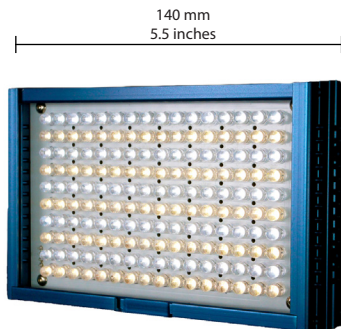

ON CAMERA Series LEDs are available in two sizes: the LED160A, and the LED200. The LED160A is an aluminum build of our original 5.7" x 3.6" light. It's ultra-compact and portable form-factor make it suitable for just about any size camera. The LED200 is a 7.5" x 4" rectangular camera light designed for applications when high output is an absolute must.

Photometric Data	3 ft / 0.9 m	6 ft / 1.8 m	9 ft / 2.7 m	12 ft / 3.6 m
LED160 CAMERA LIGHT 5600K DRP-LED160-D / DRP-LED160-DBC	144 fc 1550 lux	36 fc 390 lux	16 fc 175 lux	9 fc 100 lux
LED160 CAMERA LIGHT 3200K DRP-LED160-T / DRP-LED160-TBC	56 fc 600 lux	16 fc 175 lux	7 fc 75 lux	5 fc 50 lux
LED160 CAMERA LIGHT 3200K - 5600K DRP-LED160-B / DRP-LED160-BBC	28 fc @ 3200K	8 fc @ 3200K	4 fc @ 3200K	2 fc @ 3200K
	50 fc @ 4400K	13 fc @ 4400K	6 fc @ 4400K	4 fc @ 4400K
	72 fc @ 5600K	18 fc @ 5600K	8 fc @ 5600K	5 fc @ 5600K
	300 lux @ 3200K	88 lux @ 3200K	38 lux @ 3200K	25 lux @ 3200K
	538 lux @ 4400K	142 lux @ 4400K	63 lux @ 4400K	38 lux @ 4400K
	775 lux @ 5600K	195 lux @ 5600K	88 lux @ 5600K	50 lux @ 5600K

Specifications Details

Optical System	160, 5mm LED bulbs in 16 x 10 arrangement.
Light Aperture	4.4 x 2.8 inches (114 mm x 72mm)
Beam Angle	45 degrees
Weight	0.5 lbs
Handling	Top and Bottom 1/4-20 Threaded Adapter
Mounting	Included Hot Shoe Adapter
Tilt Angle	Omni Directional with Hot Shoe Adapter / 360 degree rotation on 1/4-20 thread
Voltage Input	12 V DC
Power Consumption	9.6 W
Power Connection	Barrel Type Connector, 110 - 240 VAC, 50 - 60 Hz, 2.0 A
Battery Connection	Sony / Panasonic Battery Plate
Battery DC Voltage	7.2 - 8.4 V DC
Battery Light Output	75% of Total Output
Color Temperature	3200K - 5600K (Variable or fixed color temperature depending on model)
Color Rendition	CRI > 95
Dimming	0 - 100% Continuous
Controls	Local On-Board Manual Controls
Housing Color	Anodized Blue / Black
Housing Build	Aluminum
Est. LED Lifetime	50,000 hours